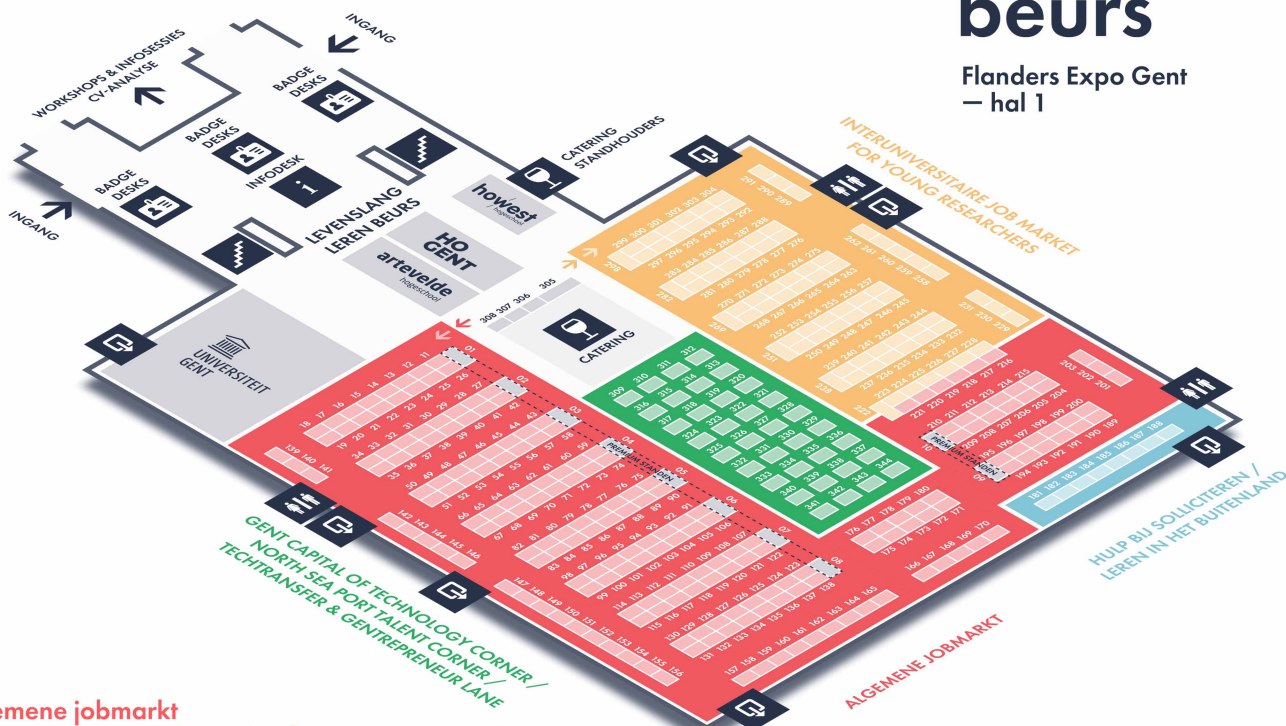

Algemene jobmarkt
Interuniversitaire Job Market for Young Researchers
Gent Capital of Technology Corner / North Sea Port Talent Corner / TechTransfer & Entrepreneur Lane
Levenslang Leren beurs

— 27.03.2025 flanders expo