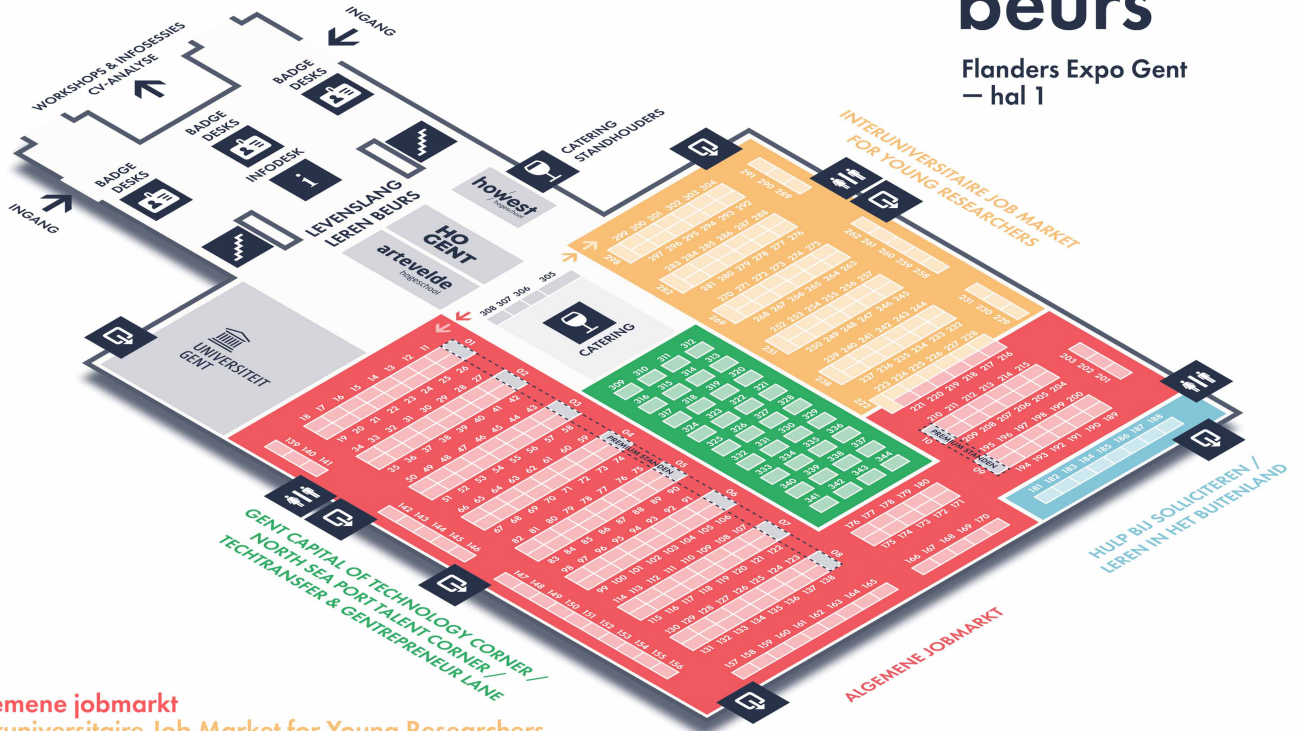

# Ground floor

# afstudeerbeurs

Flanders Expo Gent  
- hal 1

- Algemene jobmarkt
- Interuniversitaire Job Market for Young Researchers
- Gent Capital of Technology Corner / North Sea Port Talent Corner / TechTransfer & Entrepreneur Lane
- Levenslang Leren beurs

Floor plan