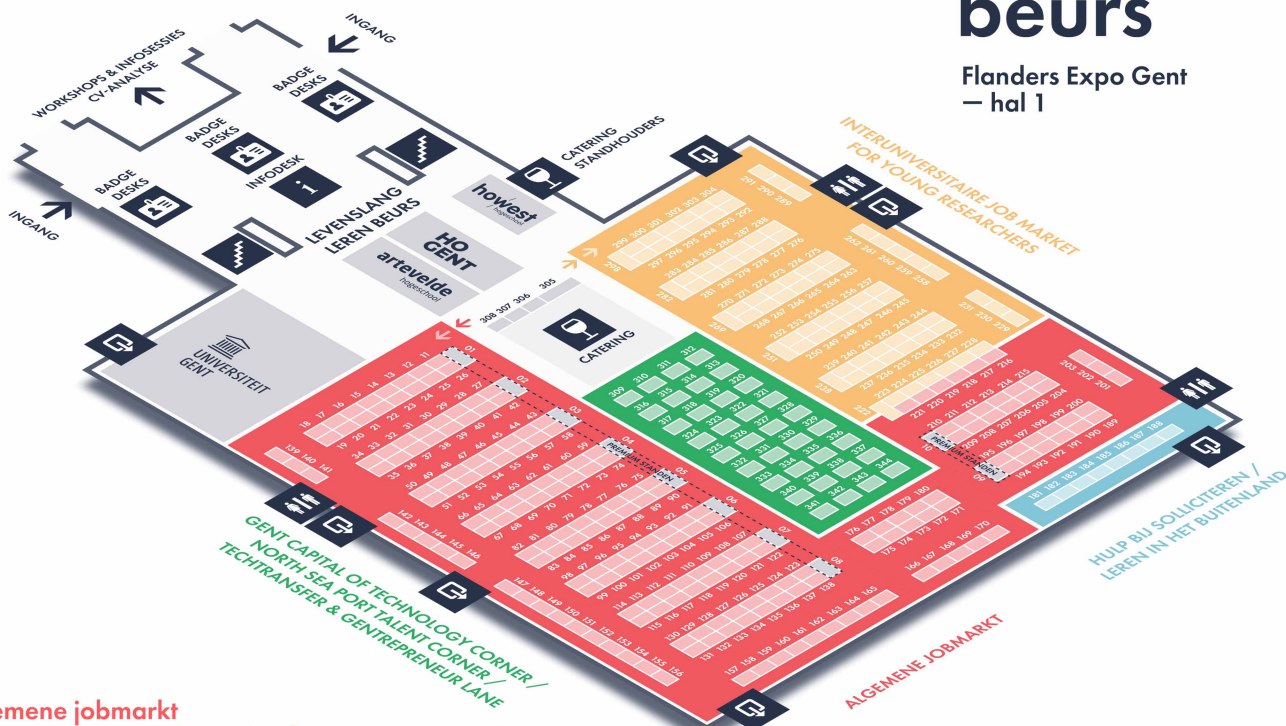

Flanders Expo Gent
- hal 1

- Algemene jobmarkt
- Interuniversitaire Job Market for Young Researchers
- Gent Capital of Technology Corner / North Sea Port Talent Corner / TechTransfer & Entrepreneur Lane
- Levenslang Leren beurs