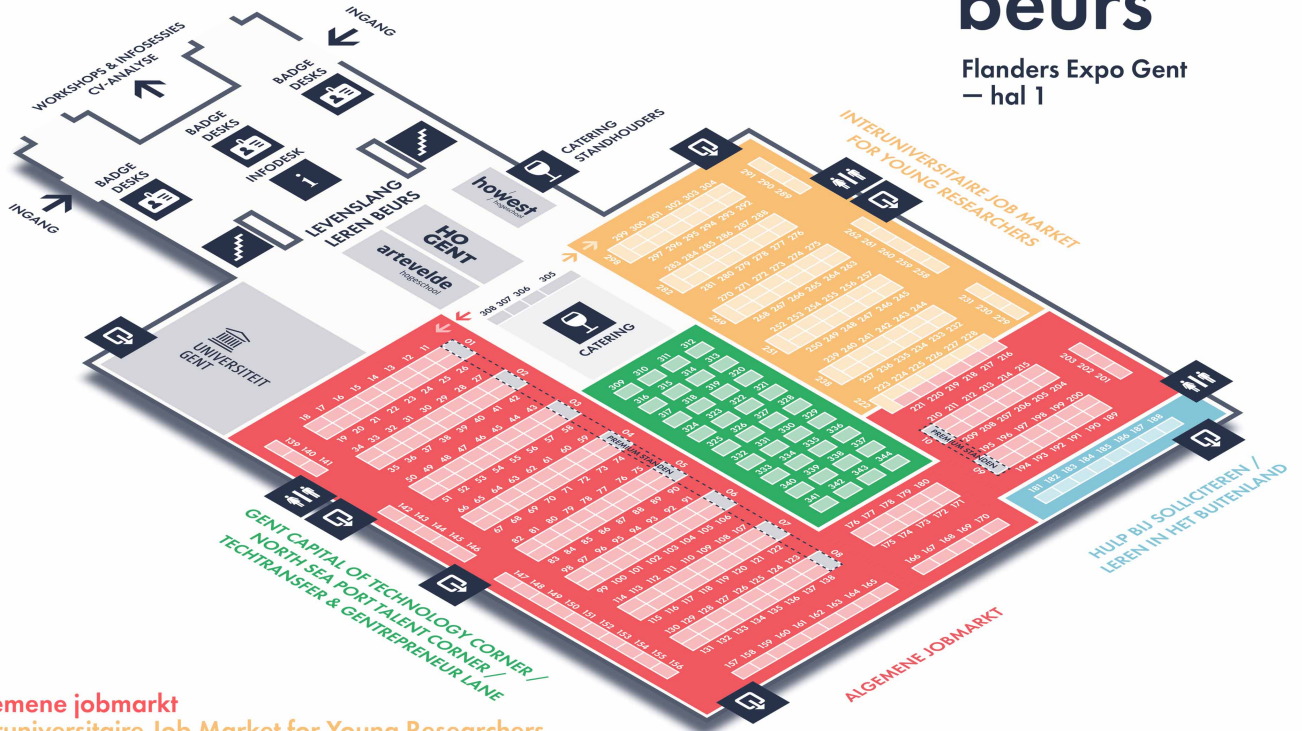

# Ground floor

# afstudeerbeurs

Flanders Expo Gent  
- hal 1

- Algemene jobmarkt
- Interuniversitaire Job Market for Young Researchers
- Gent Capital of Technology Corner / North Sea Port Talent Corner / TechTransfer & Entrepreneur Lane
- Levenslang Leren beurs